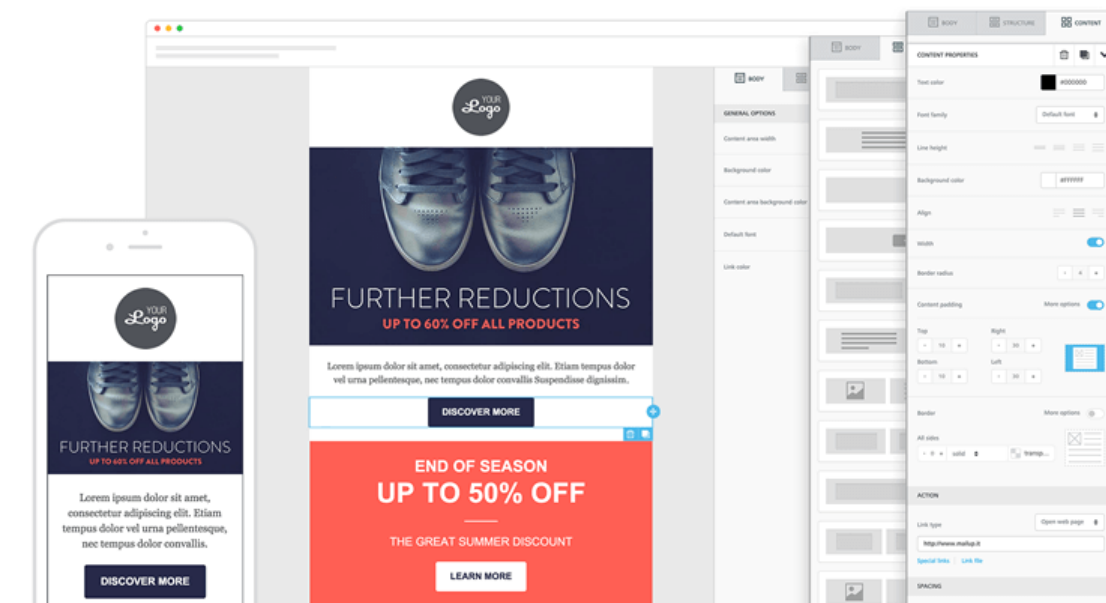

Create message with BEE

Our drag & drop email editor allows you to create impactful messages in few minutes of impact messages. It combines ease of use with many features that give you full control over the design of your emails. It offers a drag and drop interface that allows anyone to create captivating emails without any HTML knowledge, capable of automatically adapting to small screens, such as those of a smartphone.

Amongst BEE's features:

- advanced email design tools, with granular control on rows, columns, padding, borders, etc.
- high compatibility with mobile devices
- ability to add your own HTML via a "Custom HTML" content block
- dozens of professionally designed templates
- User interface designed for usability and work efficiency.